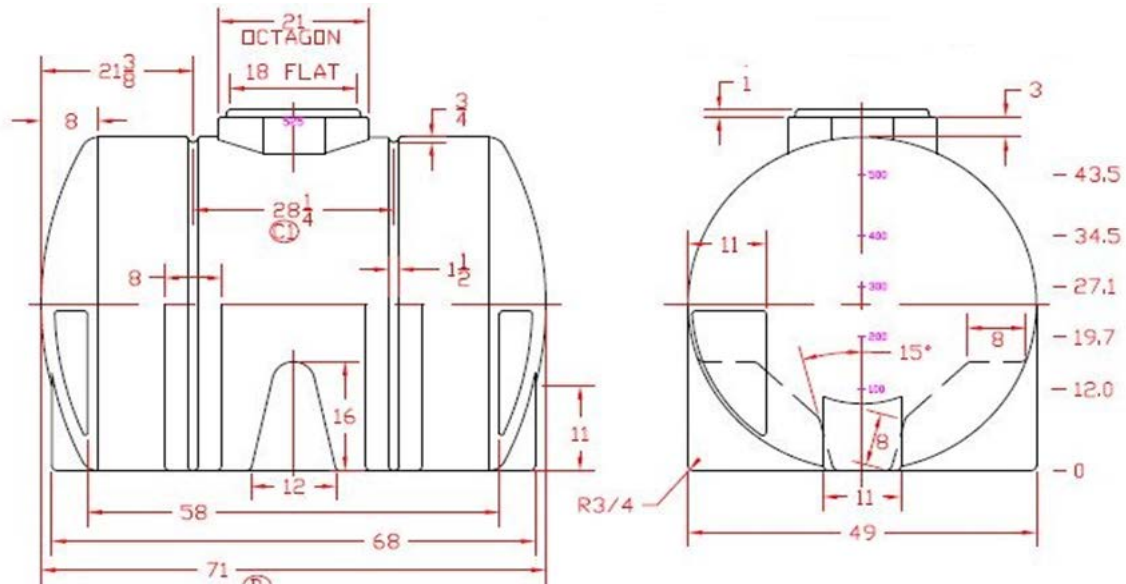

# BUFTAN466

MODEL		BUFTAN466
Dimensions	L	96"
	I	56"
	H	84"
Water connection size		4" et 6"
Tank Capacity (l)		1988
Approx. Weight empty (lb)		400