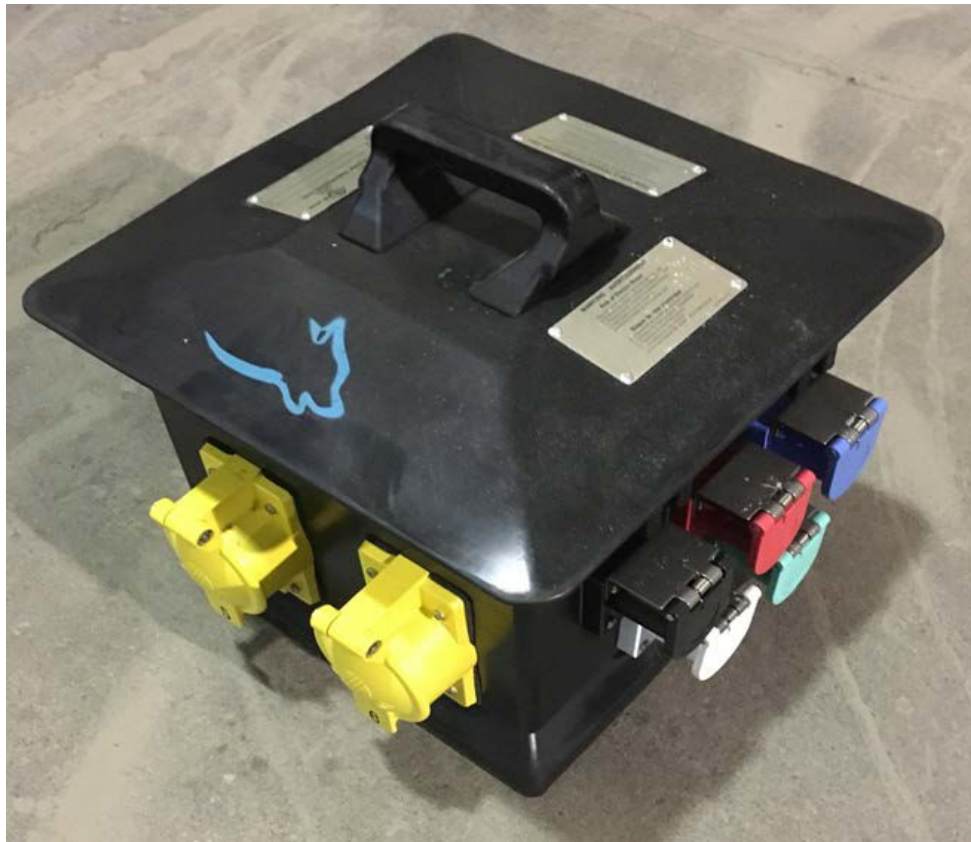

DISPAN200X650CAM

| MODEL | | DISPAN200X650CAM |
|--------------------|---|------------------------|
| Voltage | | 120/208 Y |
| Amperage | | 200 A |
| Input | | CAMLOCK |
| Output | | CALIFORNIA (6) X 50AMP |
| Dimensions | L | 14,5" |
| | I | 14,5" |
| | H | 13" |
| Approx.Weight (lb) | | 35 |