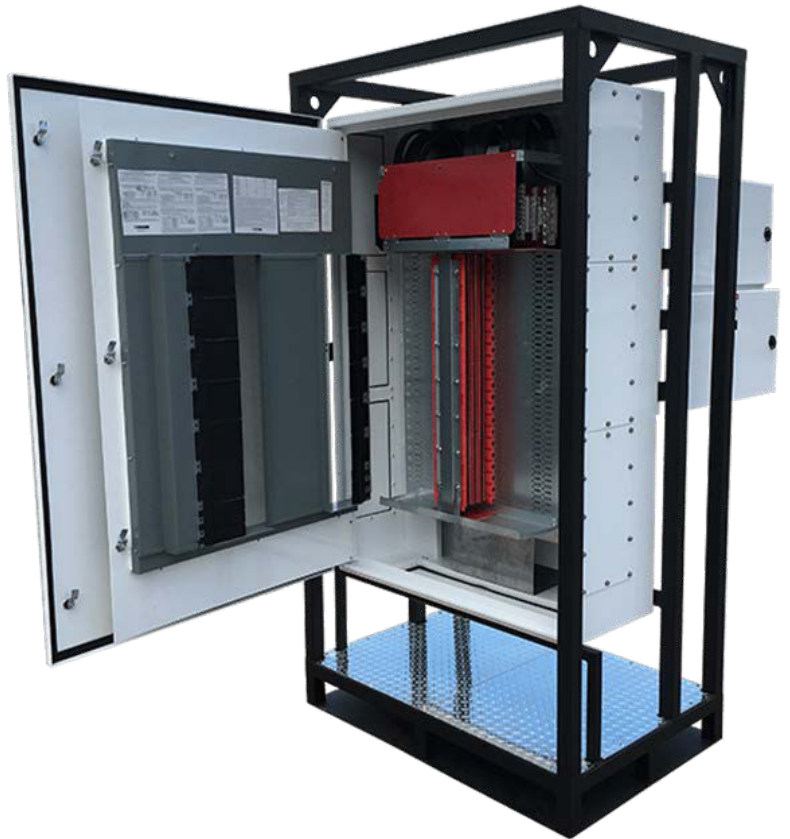

ILIN1200

MODEL		ILIN1200
Voltage		600V
Amperage		1200A
Input (Camlock/Barend)		3x 400A
Output (Camlock/Barend)		3x 400A
Breaker brand		SQUARE D PowerPact P-Frame I-LINE
Interrupt capacity 240V		25 kA
Interrupt capacity 480V		18 kA
Interrupt capacity 600V		14 kA
Dimensions	L	48"
	I	32"
	H	84"
Approx.Weight (lb)		1200